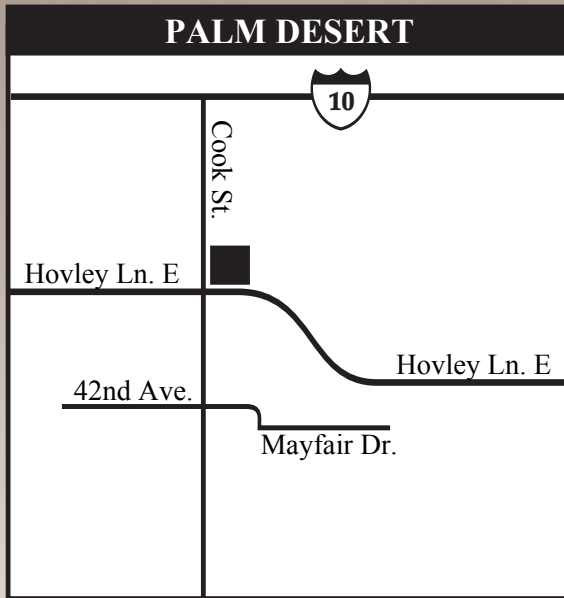

VINTAGE DESIGN INCORPORATED

41-990B COOK ST., STE. 202 • PALM DESERT, CA 92211

P: 951-273-1521 • F: 951-273-9092

From I-10, exit Cook Street and turn South. Continue approximately two miles, make U-turn at intersection of Cook and Hovley Ln. East, make immediate right into Business Park of the Desert. Turn left once inside business complex and continue to 41-990B, Suite 202.