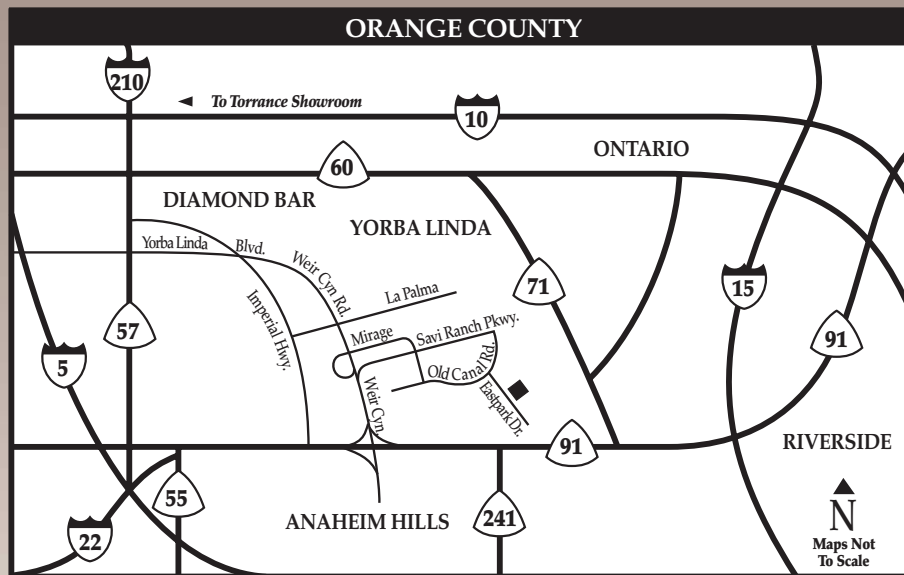

# VINTAGE DESIGN INCORPORATED

22895 EASTPARK DRIVE • YORBA LINDA, CA 92887

P: 714-974-4822 • F: 714-283-1317

*From the 91 Fwy., exit Weir Canyon going North, turn East on Savi Ranch Pkwy.,  
turn South on Mirage, turn East on Old Canal Rd., turn South on Eastpark Dr.*

*From Yorba Linda Blvd., turn West on Savi Ranch Pkwy., turn South on N. Pullman  
(turns into Old Canal Rd.), turn East on Old Canal Rd., turn South on Eastpark Dr.*